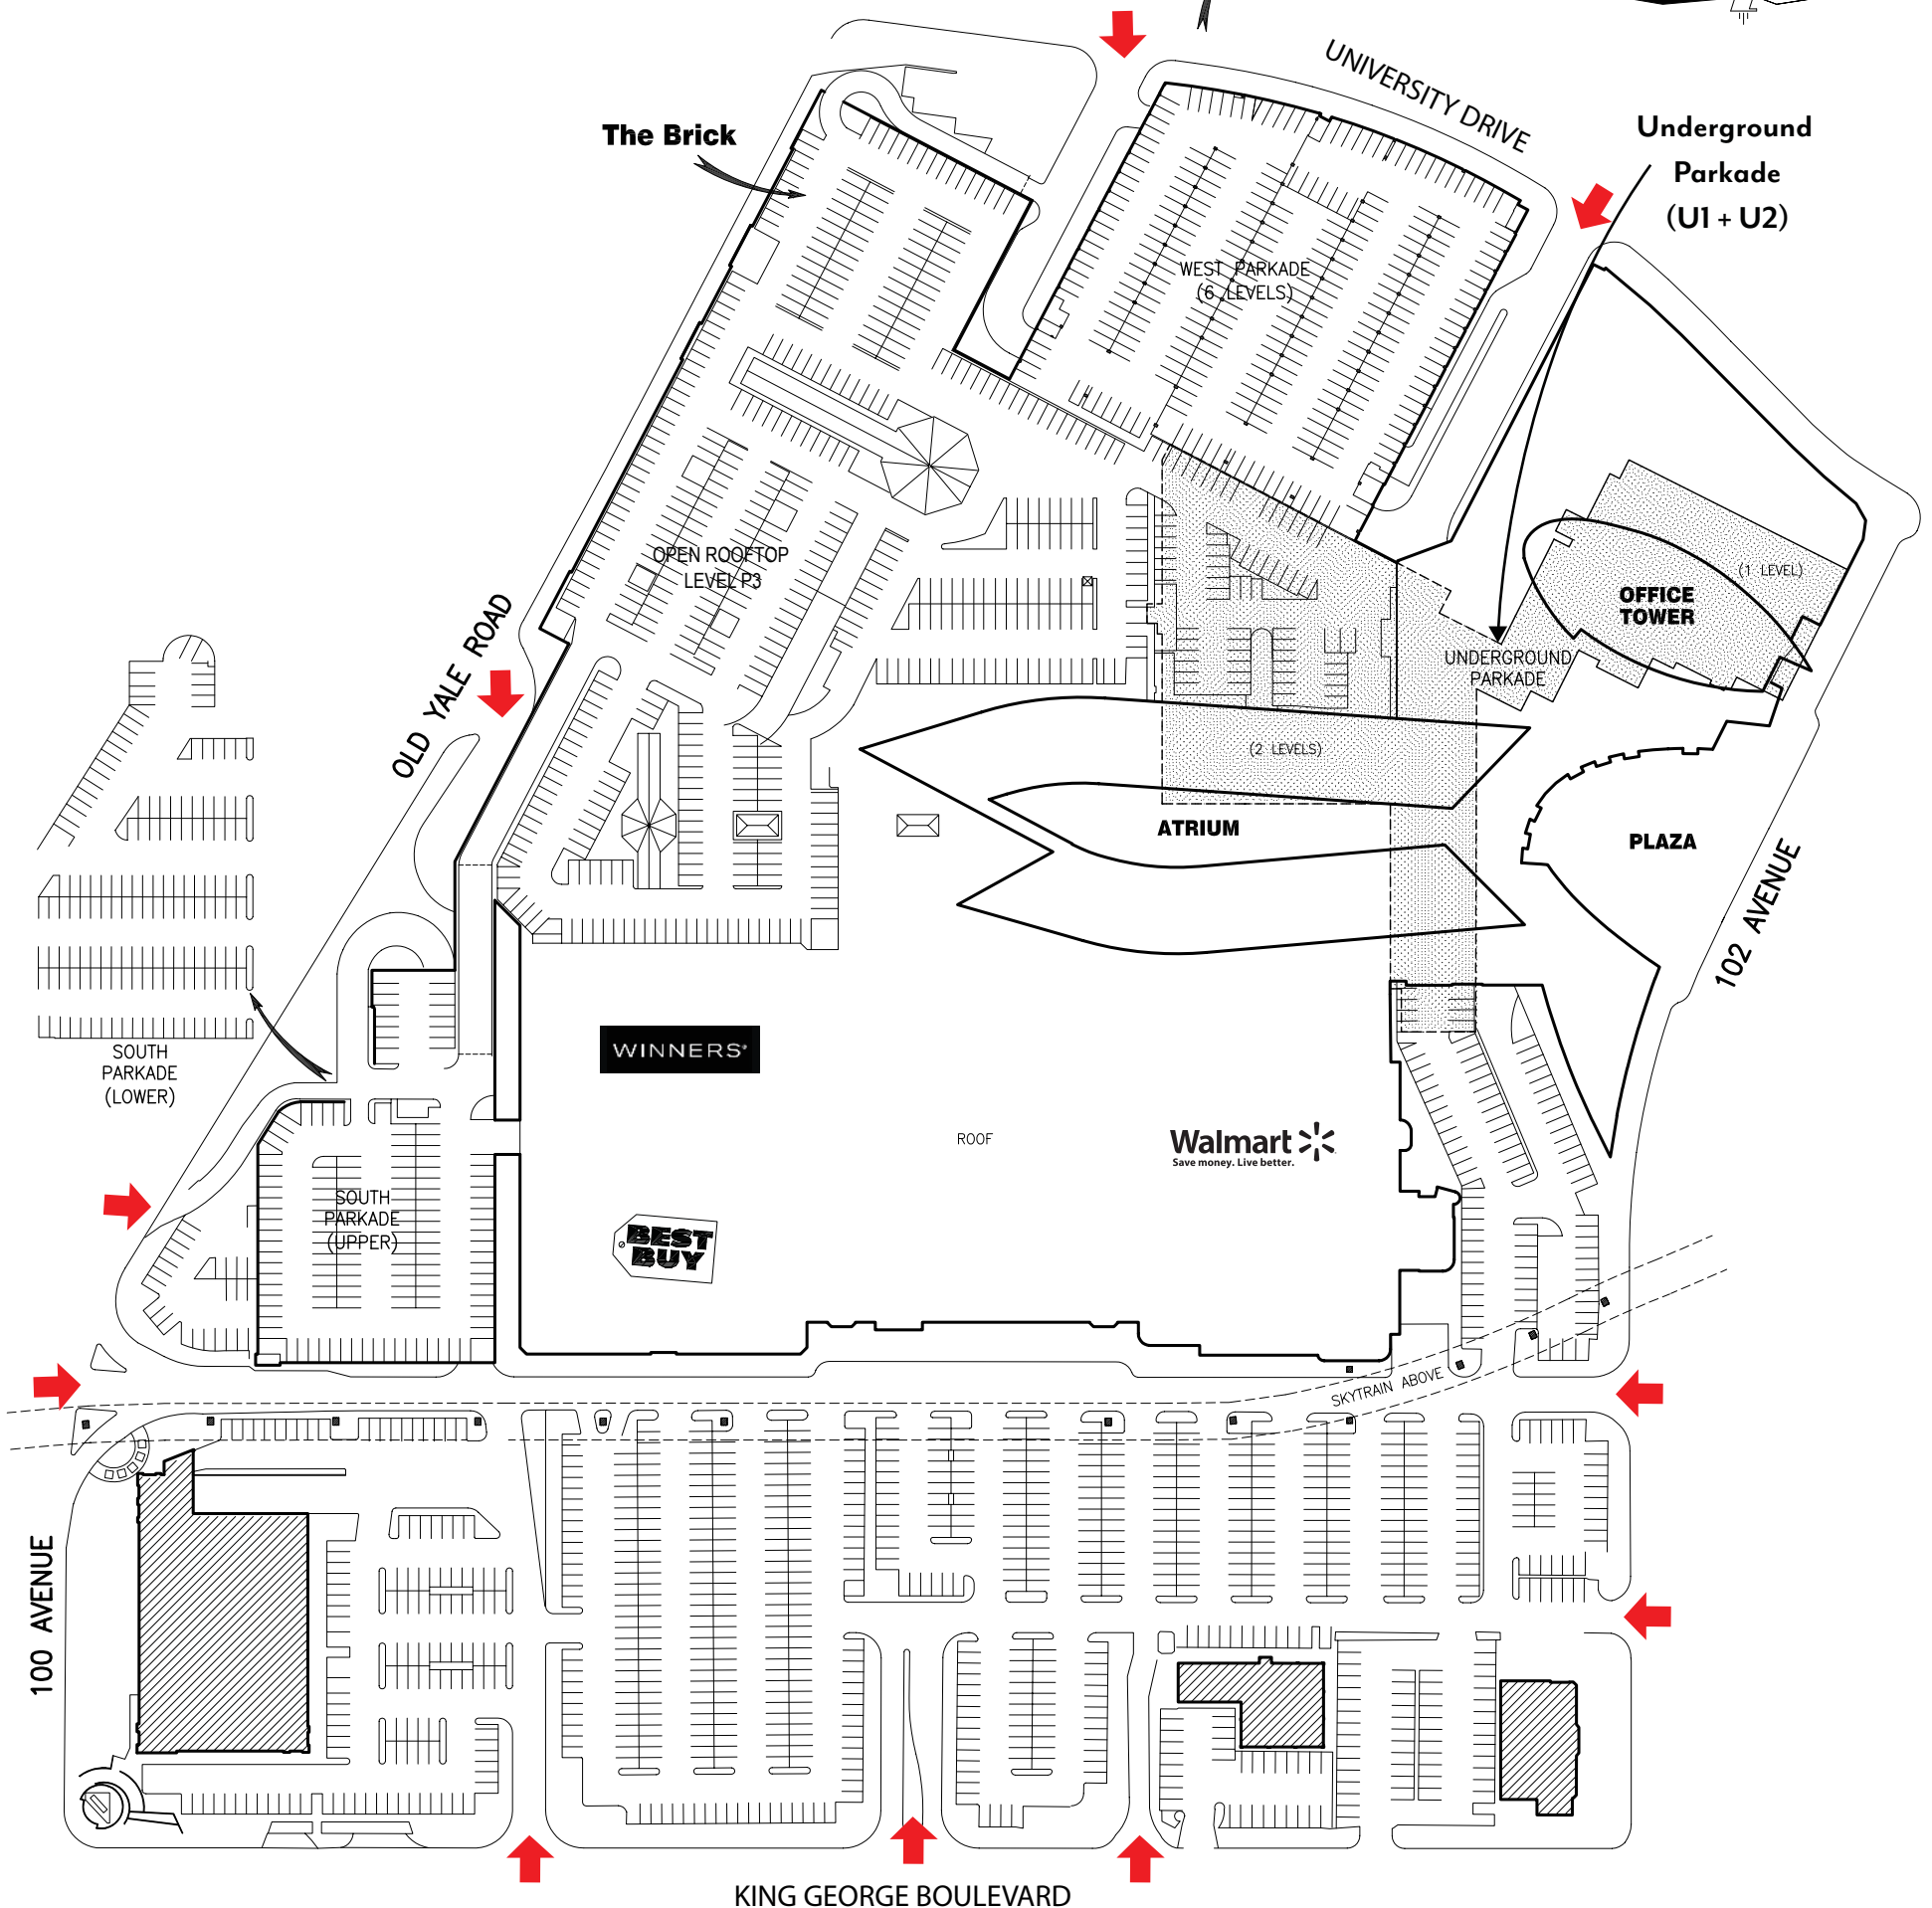

CENTRAL CITY CUSTOMER PARKING MAP

FIVE STOREY PARKADE
ACCESS VIA UNIVERSITY DRIVE

WEST PARKADE ELEVATION

➔ PARKING ENTRANCES

SCALE: 1" = 150'