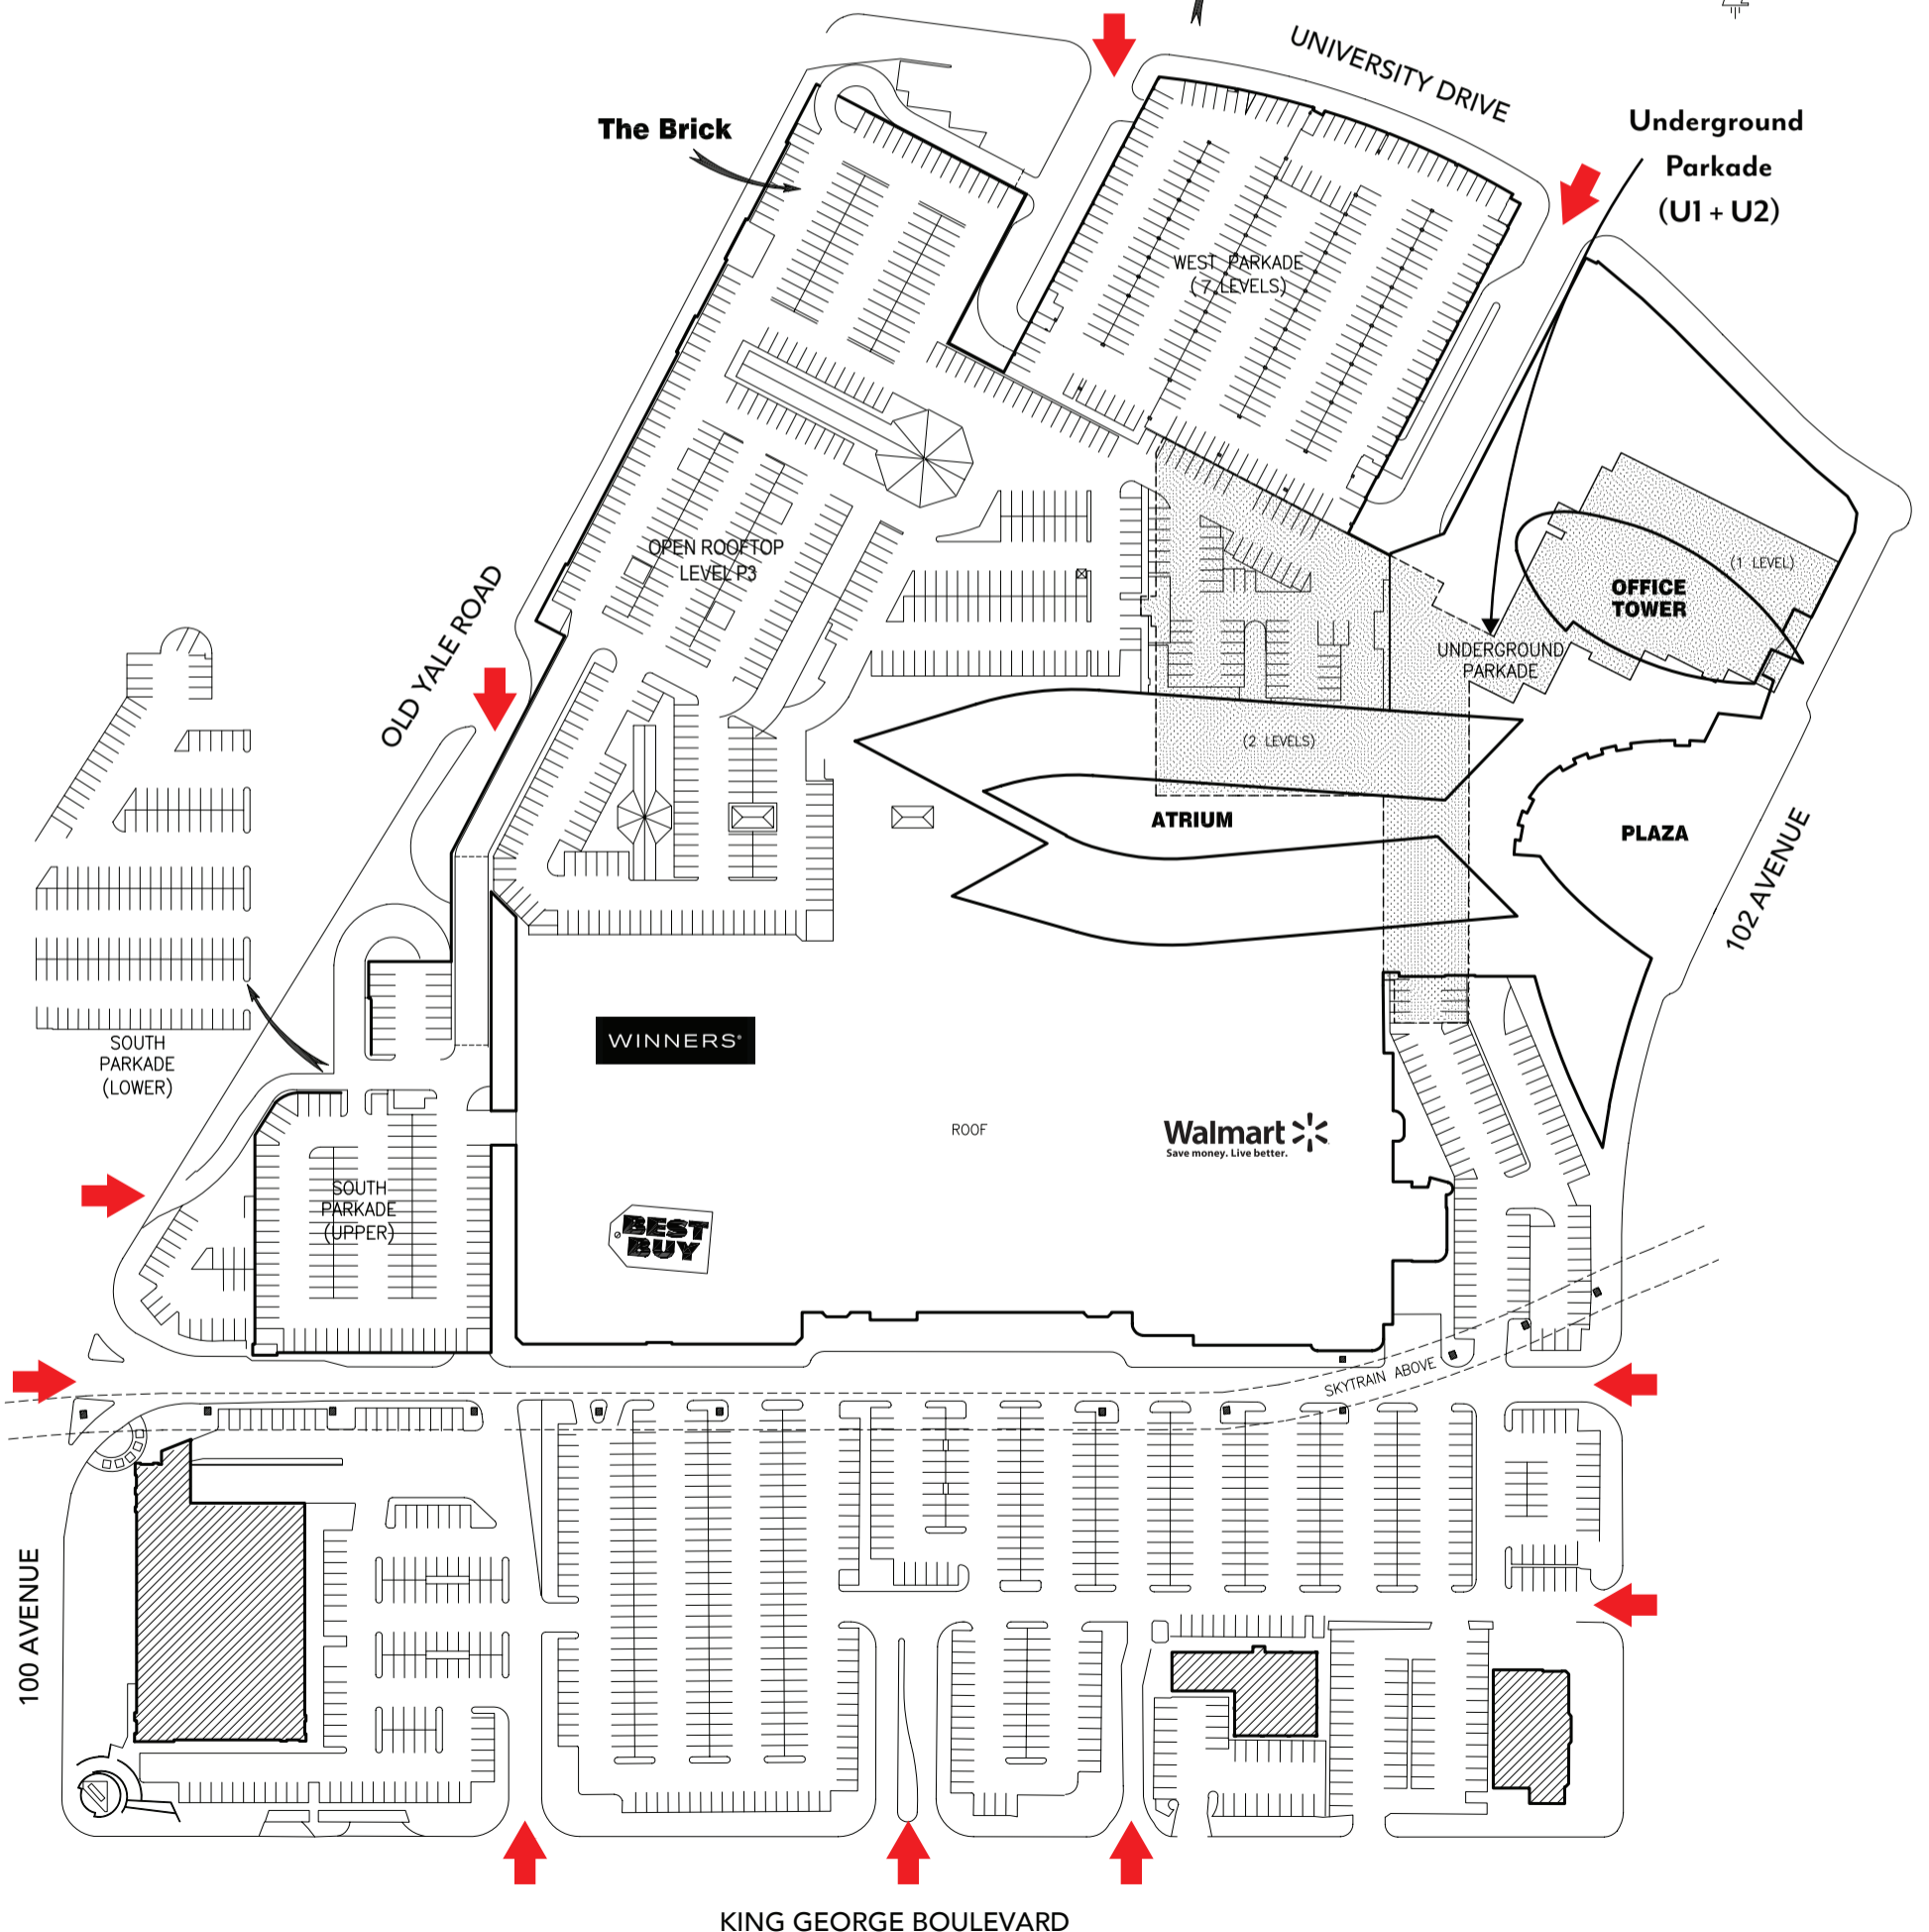

CENTRAL CITY

CUSTOMER PARKING MAP

PARKADE (7 LEVELS)
ACCESS VIA UNIVERSITY DRIVE

➔ PARKING ENTRANCES

P6
P5
P4
P3
P2
P1
B

WEST PARKADE ELEVATION

KING GEORGE BOULEVARD

SCALE: 1" = 150'